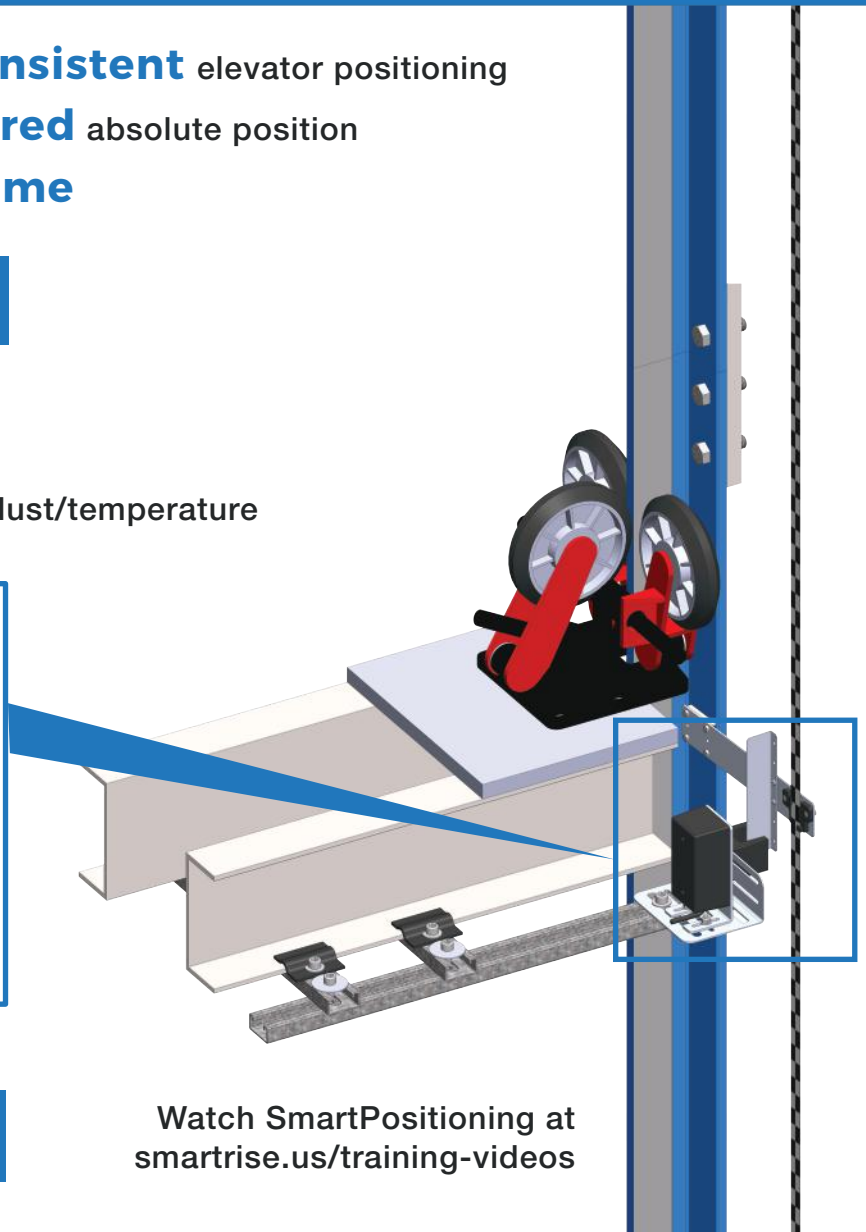

BUILT STRONG

SMARTPOSITIONING

- A touchless device for **exact + consistent** elevator positioning
- Designed to meet **code** for **required** absolute position
- Simplified to **reduce** your setup **time**

Extremely safe and robust

- Triple **redundancy** floor stop
- Safety integrity **certified**
- Operates under **extreme** smoke/dust/temperature

You NEED SmartPositioning

Watch SmartPositioning at smartrise.us/training-videos