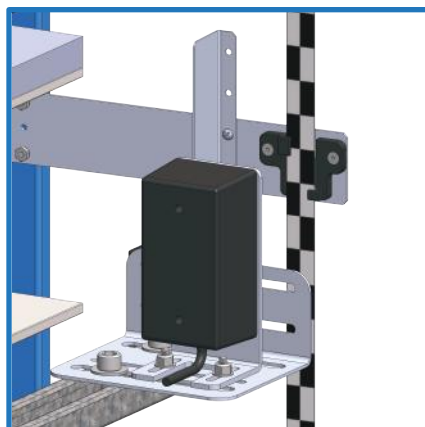

BUILT STRONG

SMARTPOSITIONING

- A touchless device for **exact + consistent** elevator positioning
- Designed to meet **code** for **required** absolute position
- Simplified to **reduce** your setup **time**

Extremely safe and robust

- Triple **redundancy** floor stop
- Safety integrity **certified**
- Operates under **extreme** smoke/dust/temperature

You NEED SmartPositioning

Watch SmartPositioning at smartrise.us/training-videos